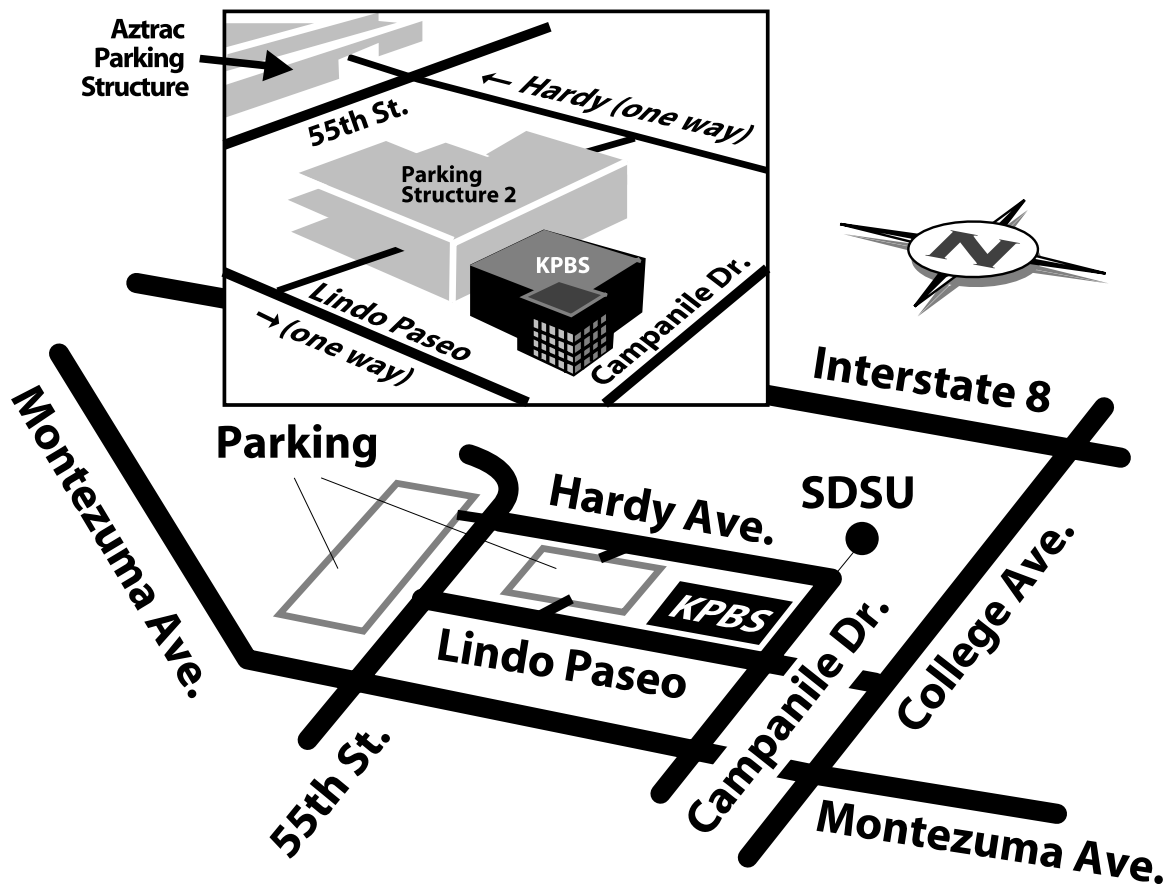

KPBS Copley Telecommunications Center

5200 Campanile Drive, San Diego, CA (619) 594-1515

Directions

From Montezuma Road

Turn left on 55th St. and right onto Lindo Paseo. Enter the parking structure mid-way up the block on your left. Park in either a F/S or SP800 space and exit the structure to the southeast. Proceed along Lindo Paseo to the KPBS lobby at the corner of Campanile and Lindo Paseo.

From College Ave.

Turn right onto Lindo Paseo, and right again onto Campanile. Turn left onto Hardy Ave. and proceed to the parking structure entrance mid-way up the block. Park in either a F/S or SP800 space and exit the structure to the southeast. Proceed along Lindo Paseo to the KPBS lobby at the corner of Campanile and Lindo Paseo.

Parking

Guest parking in Parking Structure 2 or Aztrac Parking Structure is available after 4:30 p.m. Monday through Friday and all day on Saturday, Sunday and holidays.

The cost is \$1 per hour and you can purchase a permit for the desired number of hours of parking from the yellow permit vending machine available on each level. Once you've paid the fee for the number of hours you wish to park, the machine will print out a permit which needs to be clearly displayed on your dash board.